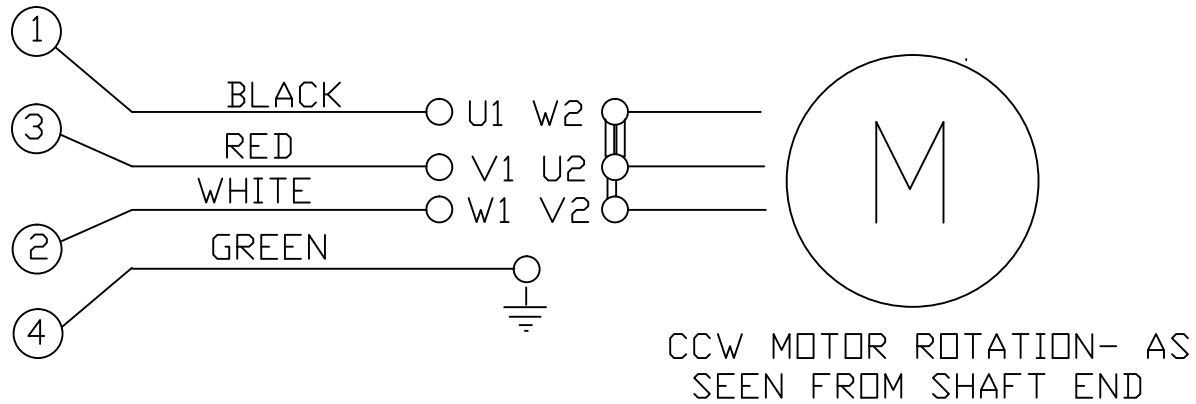

RECEPTACLE: NEMA L16-20

BLACK-LINE 1  
 WHITE-LINE 2  
 RED-LINE 3  
 GREEN-GROUND

200-415 VAC 50 HZ - 230-460 VAC 60 HZ  
 WIRING TO NE 60204-1 STD Y CONFIGURATION

DWG. TITLE HIGH VOLTAGE WIRING DIAGRAM			HTI FILTRATION		3 PHASE MOTOR WIRING SCHEMATIC						
PROJECT DESCRIPTION 50/60 HZ VOLTAGE 3 PHASE MOTOR					-      -      -      -      -						
DRAWING NO. 3-PHASE MOTOR WD			REVISION 0	CUST. CONTR. NO. -		11820 WESTERN AVE. STANTON, CA 90680	0	02-21-08	SP	SP	ORIGINAL ISSUE
							REV.	DATE:	DRWN BY	CHKD BY	DESCRIPTION
							CUSTOMER				