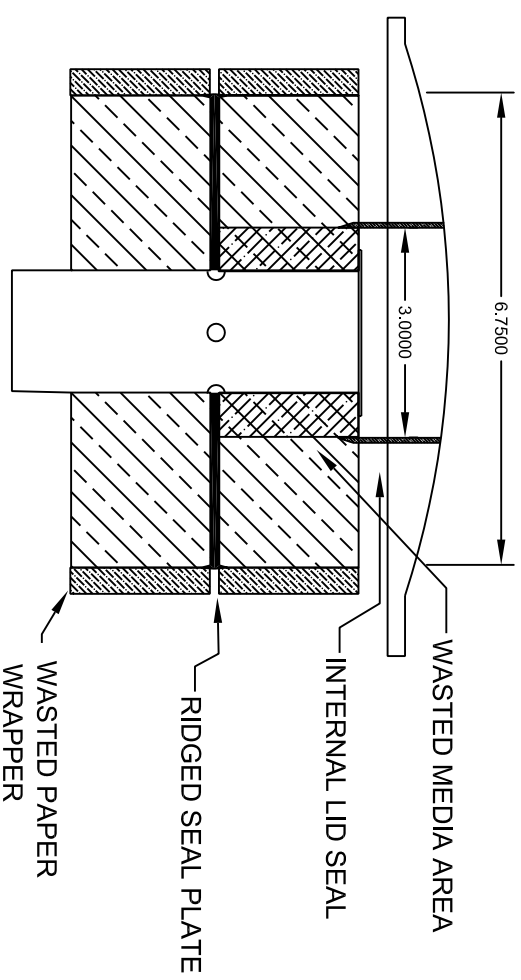

**HTI FILTRATION INC
FILTER MEDIA AREA COMPARISON**

**FULL WIDTH
FILTER MEDIA**

7.5000

**HTI FILTER
100% MEDIA USE**

OVERALL MEDIA WIDTH
7.5000

ACTUAL FILTER WIDTH

6.7500

3.0000

**PERFECT FILTER
30% MEDIA LOSS**

OVERALL MEDIA WIDTH

7.5000

ACTUAL FILTER WIDTH

6.7500

**HARVARD FILTER
24% MEDIA LOSS**

OVERALL MEDIA WIDTH

7.5000

ACTUAL FILTER WIDTH

7.0000

**COMO FILTER
15% MEDIA LOSS**